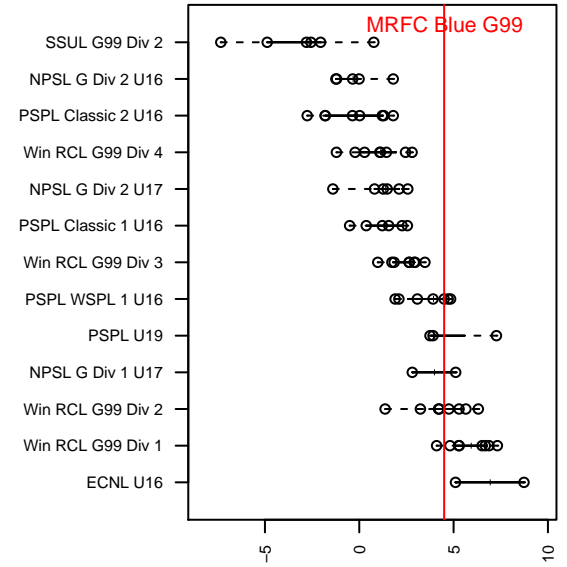

**attack and defense rating
relative to others at age
and all opponents in last 13 months**