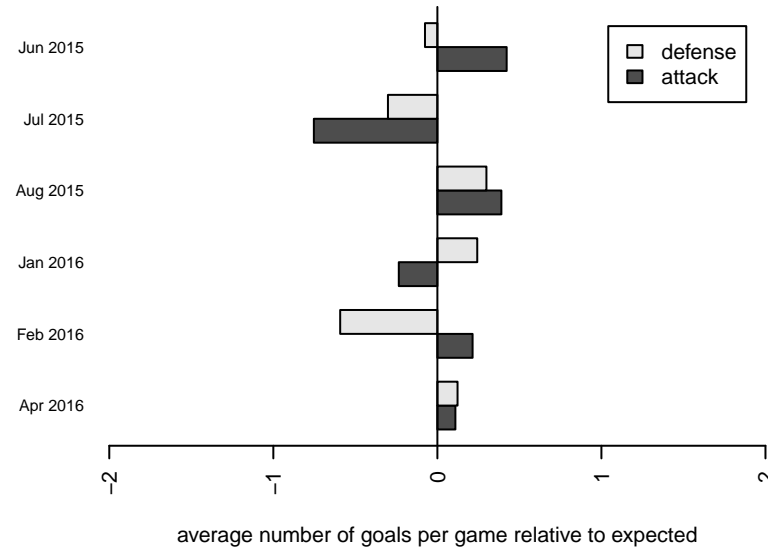

Performance relative to 13 month average