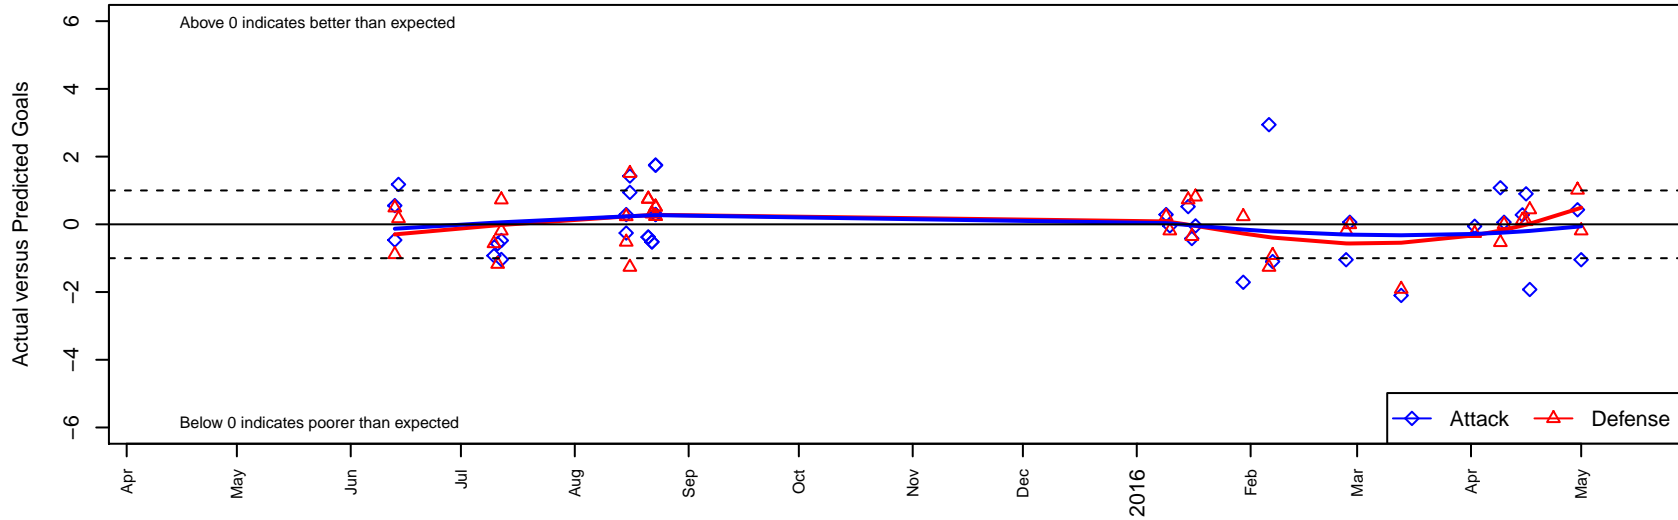

MRFC Blue G99

Mount Rainier FC
 Bonney Lake, WA
 G99 total strength=1573
 attack=14.23 defense=14.89
 fall league = PSPL WSPL 1 U16
 notes= Painter 2013; Reign

alt names used:
 MRFC G99 Blue
 MRFC G99 BLUE
 MRFC G99 BLUE (WA)
 MRFC G99 Blue
 MRFC G99 Blue
 MT RAINIER FC MRFC G99 BLUE ()

Venues played:
 2015 Starfire Spring Classic GU16
 2015 Nike Crossfire Challenge Gold Group U16
 2015 Skagit Super Cup U16 Gold
 2015 Summer Slam Gold/Silver U15-18
 2015 PSPL WSPL 1 U16
 2015 PacNW Winter Classic Premier U16
 2015 WA Cup GU16 Gold/Silver U16

MRFC Blue G99
 Dots are actual minus expected GF (blue circles) and GA (red triangles).
 Blue line is smoothed change in attack strength. Red is smoothed change in defense strength.

**attack and defense variance (black dot)
relative to other teams
and top 10 in region**